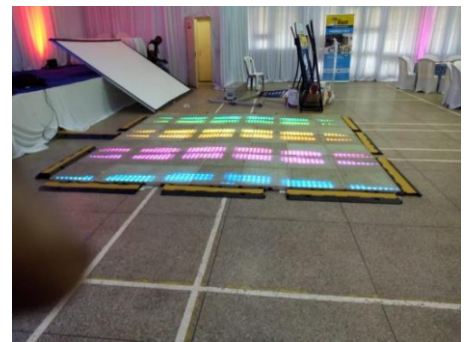

Interactive Dancefloor

The interactive dance floor is comprised of tiles/panels that light up in various shapes and patterns making your event truly a sight to behold.

It can be set up to glow various effects when stepped/danced on.

It can also display corporate logos and taglines.