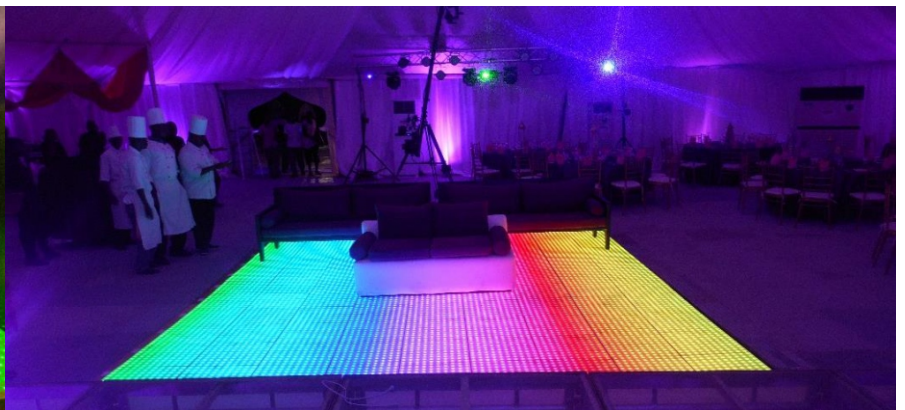

Interactive Dancefloor

The interactive dance floor is comprised of tiles/panels that light up in various shapes and patterns making your event truly a sight to behold.

It can be set up to glow various effects when stepped/danced on.

It can also display corporate logos and taglines.