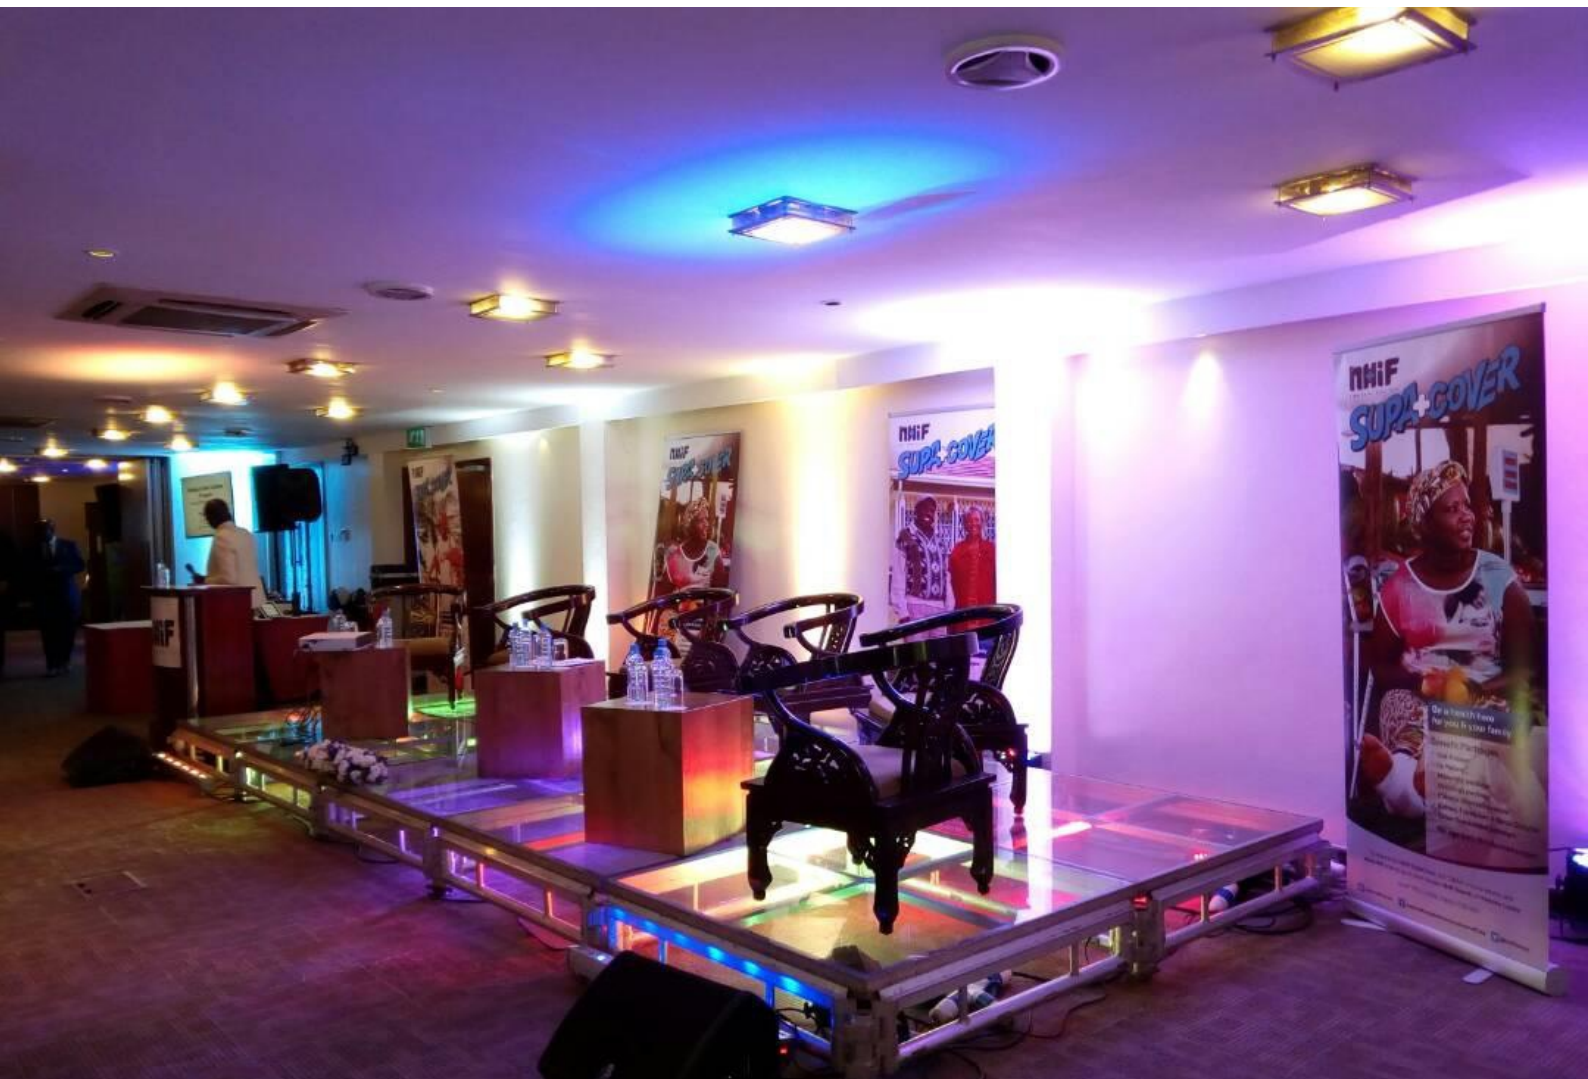

Party Accessories

Mirror balls can be just the thing to get your party hopping. Also known as disco balls, these create dazzling shafts of light across the floor. We use our Disco Balls to bounce off lights, transforming your party space into an instant disco dance floor.