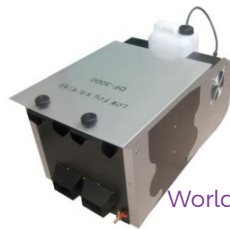

Party Accessories

Mirror balls can be just the thing to get your party hopping. Also known as disco balls, these create dazzling shafts of light across the floor. We use our Disco Balls to bounce off lights, transforming your party space into an instant disco dance floor.