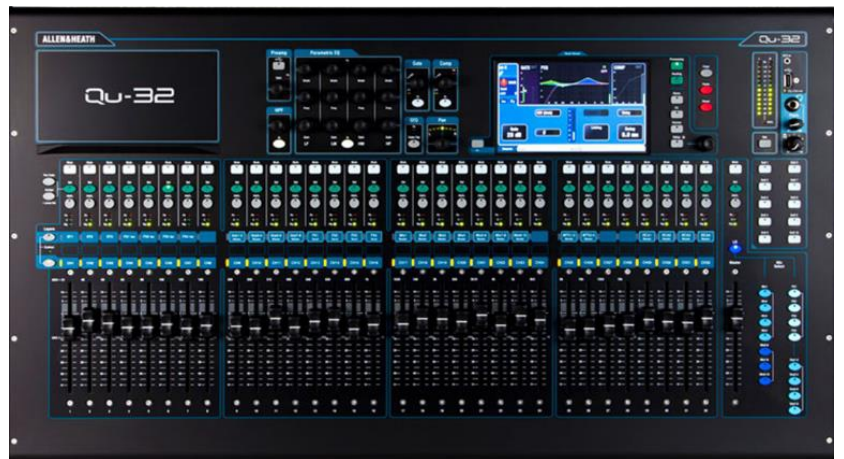

Professional Stage Monitors System.

We have a wide selection of pro mixers and controllers accompanied by an experienced technical team

Mackie DL1608

Digital Mixers

Allen & Heath QU 32

Analogue Mixers