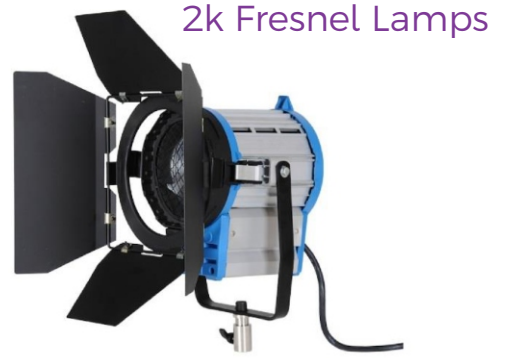

# Events Lighting

We have a vast array of mood lighting fixtures including moving heads, par cans, flood lights, bar lights, fairy lights, spider lights, underwater lights, hemisphere, and sweepers

LED Profile Lights